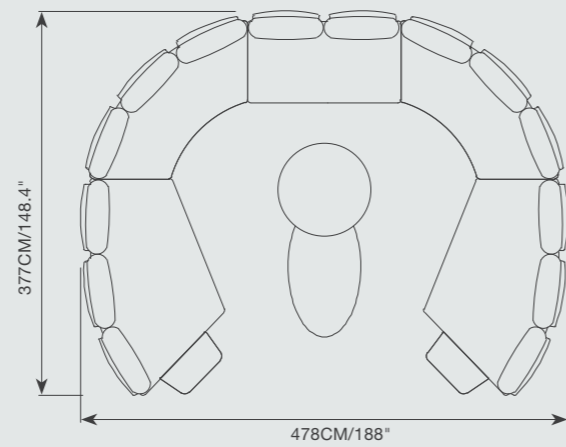

LOUNGE

Endless configurations