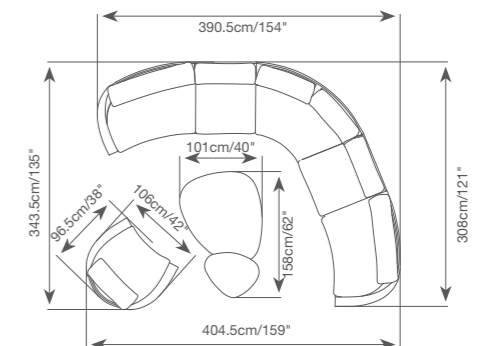

Endless configurations