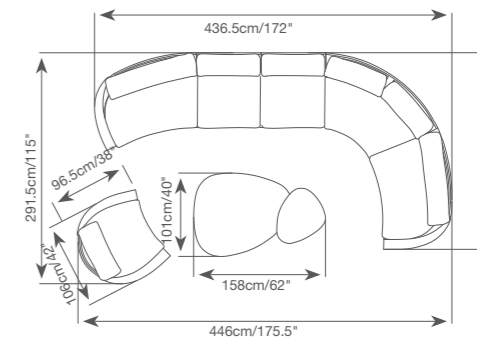

Endless configurations