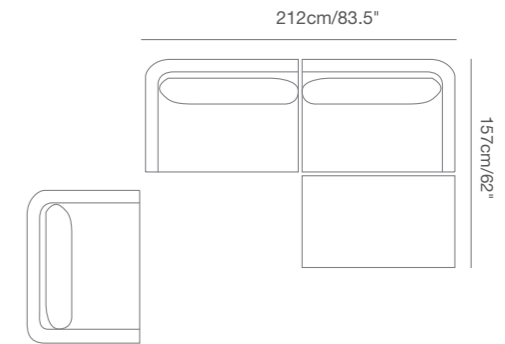

CLUB

S
T
A
C
K
A
B
L
E

Endless configurations

PRODUCT DETAILS:

- Contract-grade welded aluminum frame;
- Tiger brand powder coating;
- UV treated outdoor cord;
- High density foam;
- UV treated durable outdoor acrylic fabric COUTUREtex, waterproof treated

Frame

Light grey

Cushions COUTUREtex

Light grey

Weaving

Light grey

Tabletops CERAMIC-COATED GLASS

Light grey marble