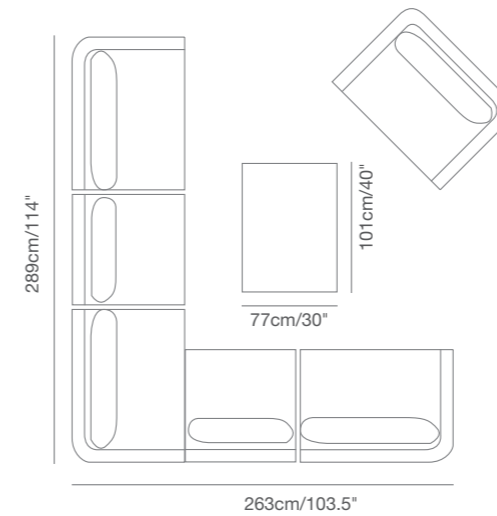

CLUB

S
T
A
C
K
A
B
L
E

Endless configurations

PRODUCT DETAILS:

- Contract-grade welded aluminum frame;
- Tiger brand powder coating;
- UV treated outdoor cord;
- High density foam;
- UV treated durable outdoor acrylic fabric COUTUREtex, waterproof treated

Frame

Light grey

Cushions COUTUREtex

Light grey

Weaving

Light grey

Tabletops CERAMIC-COATED GLASS

Light grey marble