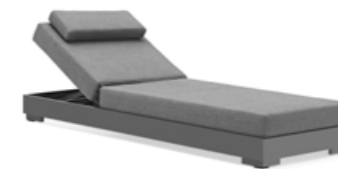

91 9620 90 SKY Armless Chair SKU# **SK17**
 W . 82cm/32.3" D . 84cm/33" H . 67cm/26.5"
 SH . 42cm/16.5"

91 9621 50 SKY Ottoman SKU# **SK09**
 W. 82cm/32.3" L. 82cm/32.3" H. 42cm/16.5"

91 9621 70 SKY Coffee Table SKU# **SK04**
 W . 60cm/23.6" L . 110cm/43.3" H . 40cm/15.7"