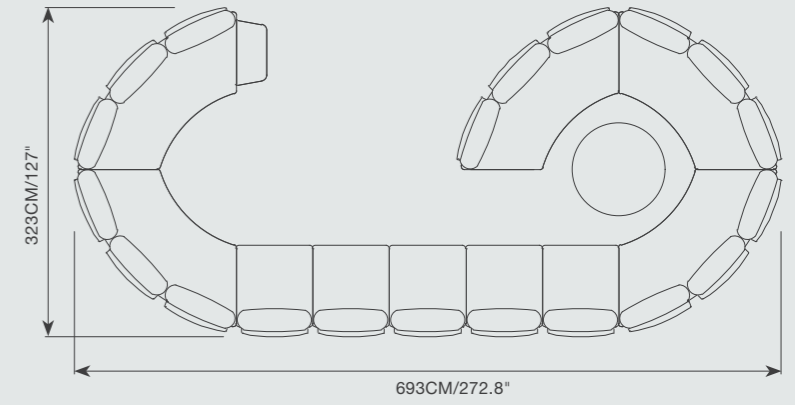

LOUNGE

Endless configurations