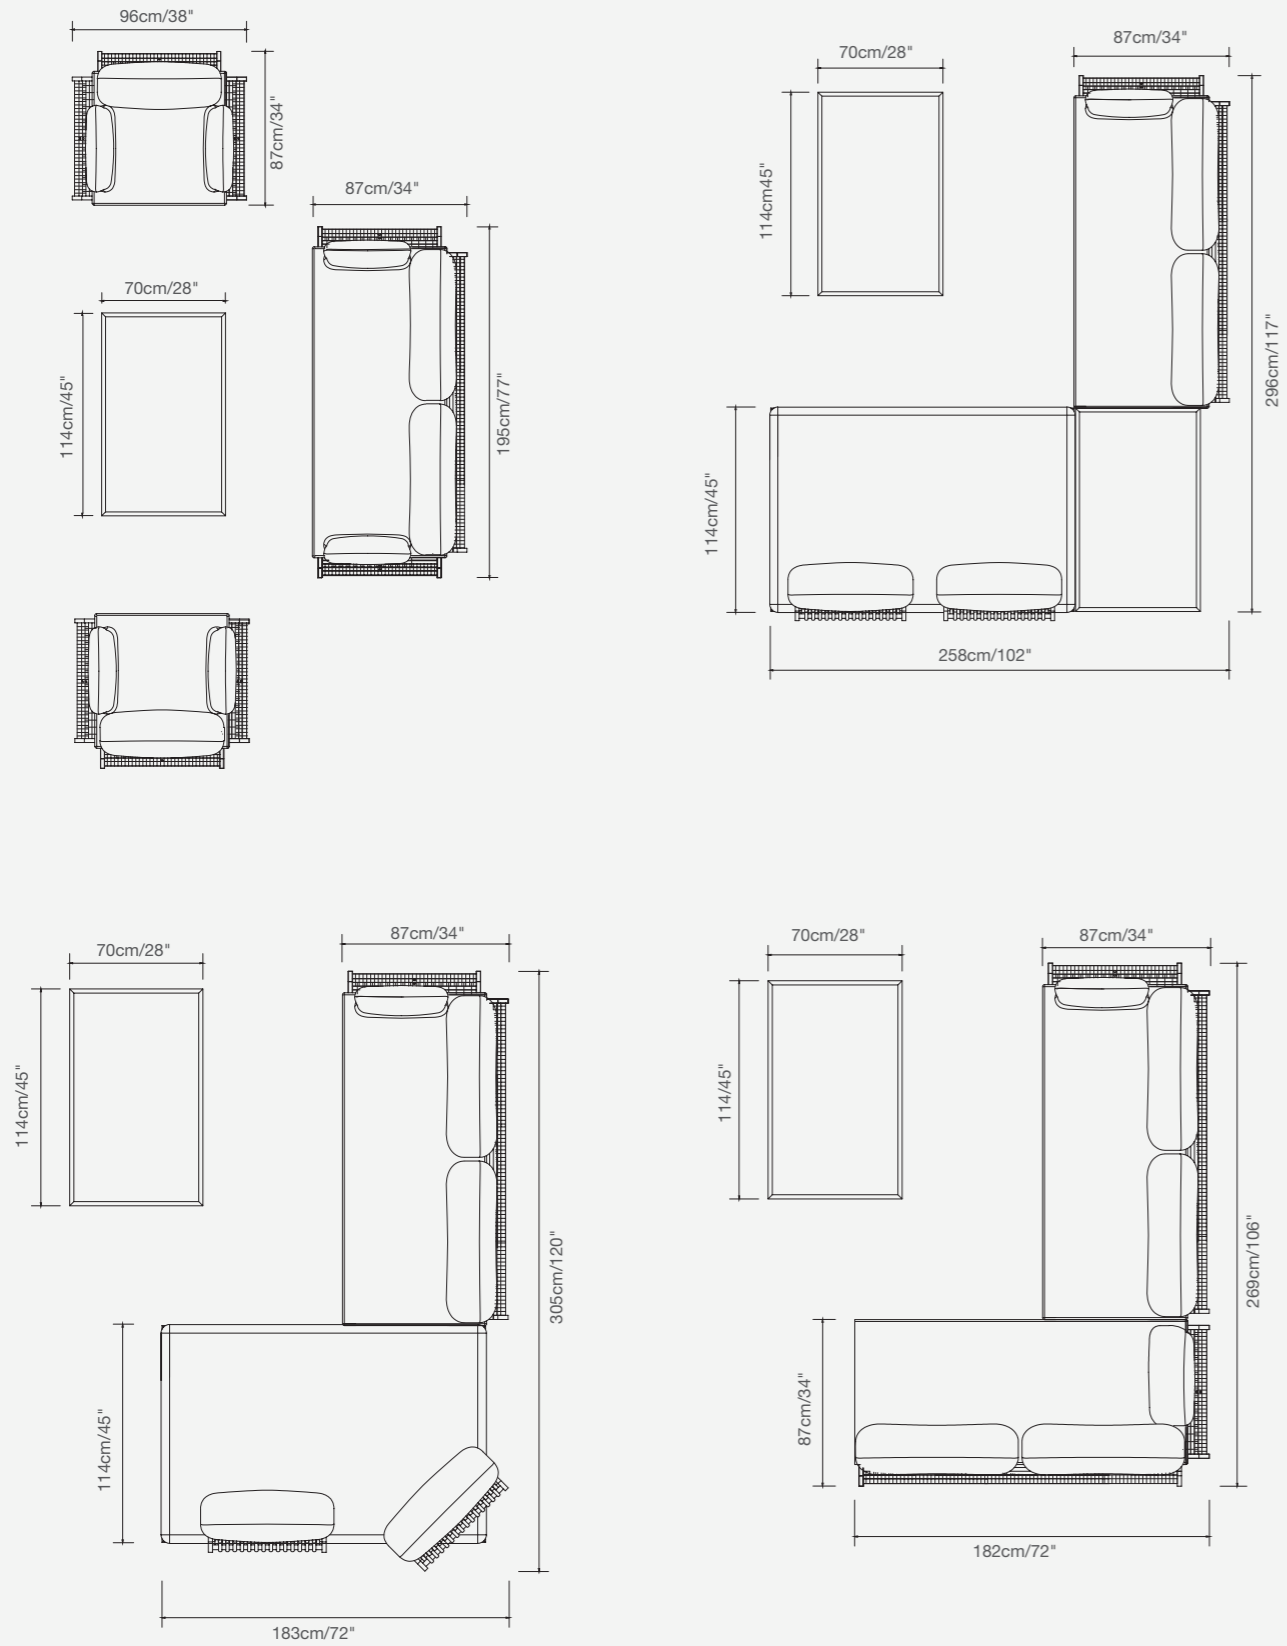

BREEZE

Endless configurations