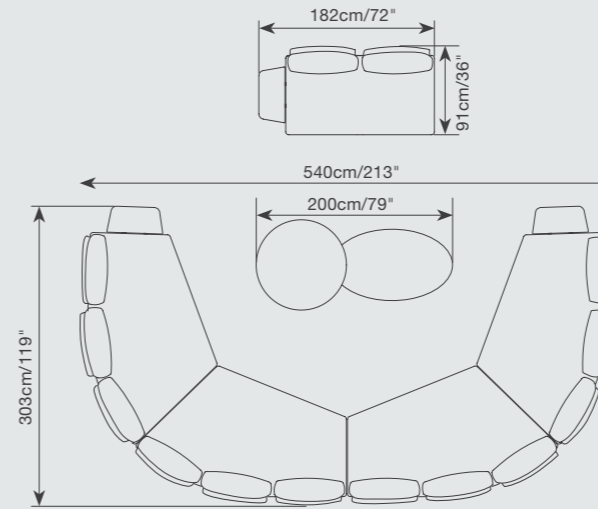

LOUNGE

Endless configurations