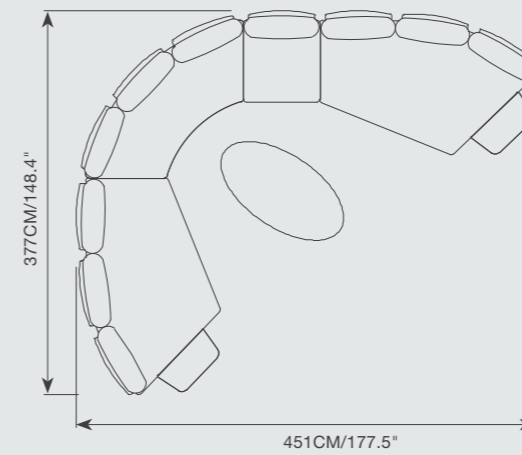

LOUNGE

Endless configurations