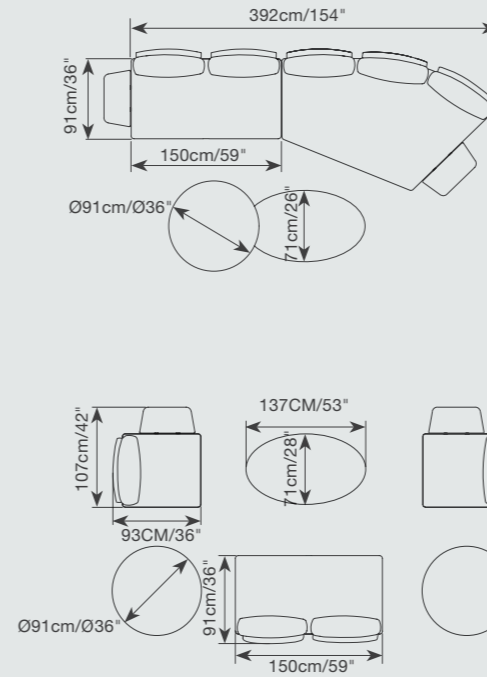

LOUNGE

Endless configurations