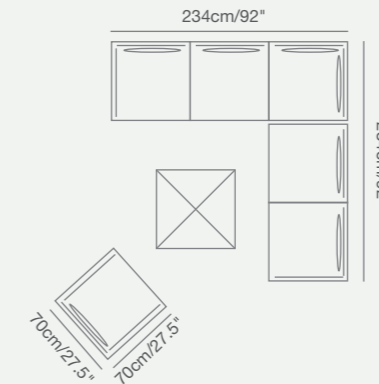

WELCOME

truly offers infinite possibilities, you simply have to decide between 1,2 or 3 seaters or extra long sofa in line or U or L configurations.

91 7012 30