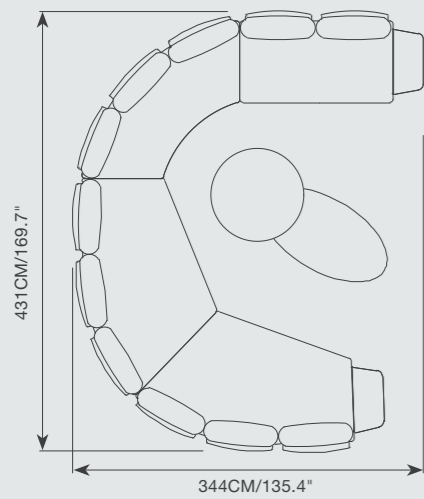

LOUNGE

Endless configurations