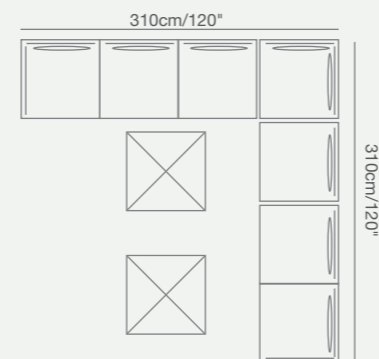

WELCOME

truly offers infinite possibilities, you simply have to decide between 1,2 or 3 seaters or extra long sofa in line or U or L configurations.

91 7014 70