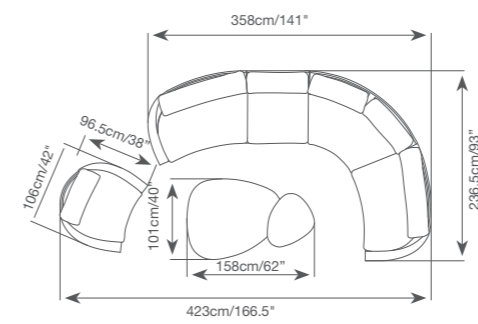

Endless configurations