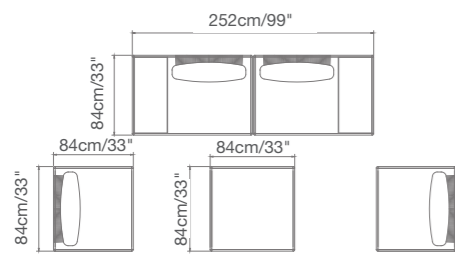

Endless configurations

PRODUCT DETAILS:

- Welded aluminum frame;
- OAK Finish aluminum;
- UV treated outdoor rope;
- High density foam;
- UV treated durable outdoor acrylic fabric waterproof treated

Frame

Cushions

COUTUREtex

Weaving

Tabletops

HPL