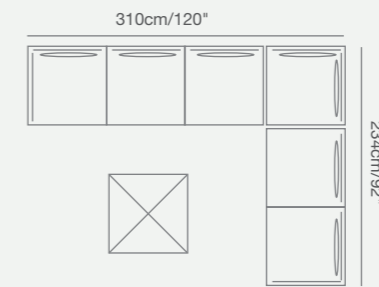

WELCOME

truly offers infinite possibilities, you simply have to decide between 1,2 or 3 seaters or extra long sofa in line or U or L configurations.

91 7014 50