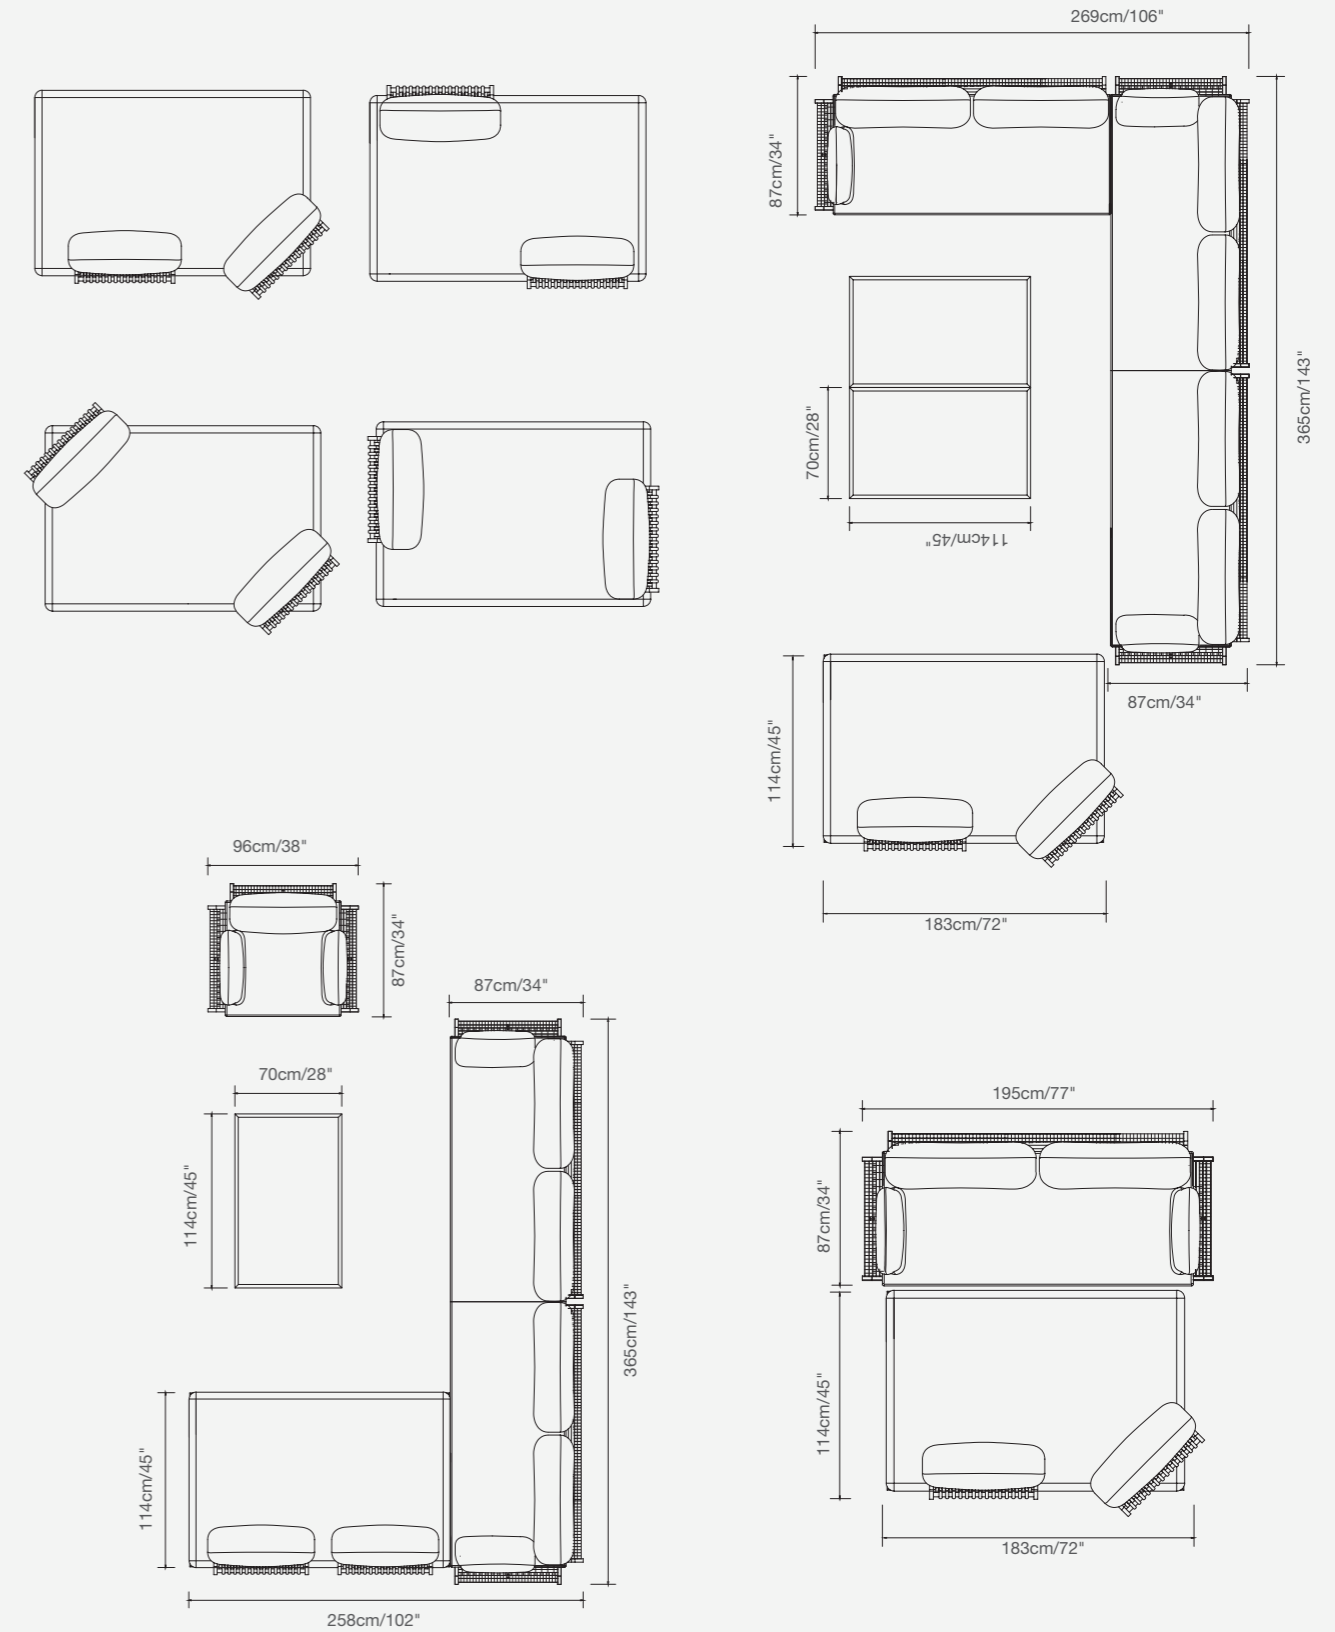

BREEZE

Endless configurations