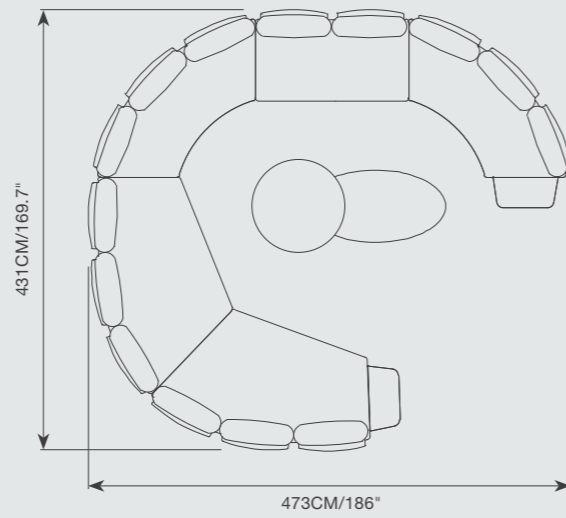

LOUNGE

Endless configurations