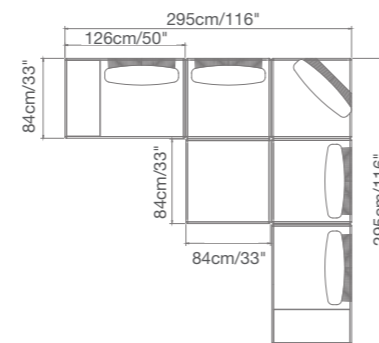

Endless configurations

PRODUCT DETAILS:

- Welded aluminum frame;
- OAK Finish aluminum;
- UV treated outdoor rope;
- High density foam;
- UV treated durable outdoor acrylic fabric waterproof treated

Frame

Cushions

COUTUREtex

Weaving

Tabletops

HPL