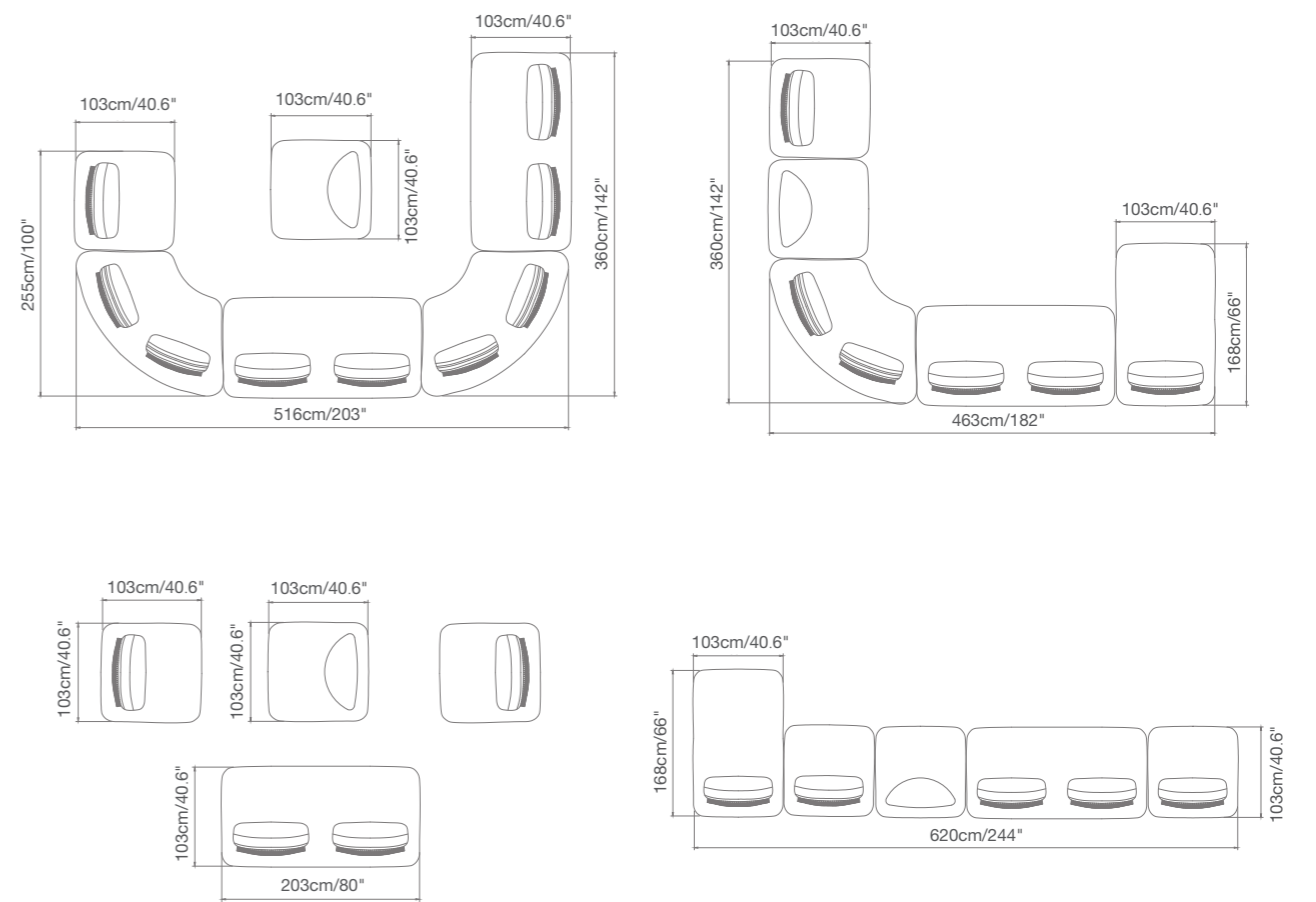

OLALA

A few configurations