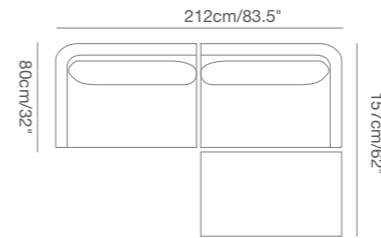

Endless configurations

PRODUCT DETAILS:

- Contract-grade welded aluminum frame;
- Tiger brand powder coating;
- UV treated outdoor cord;
- High density foam;
- UV treated durable outdoor acrylic fabric COUTUREtex, waterproof treated

Frame

Light grey

Cushions COUTUREtex

Light grey

Weaving

Light grey

Tabletops CERAMIC-COATED GLASS

Light grey marble