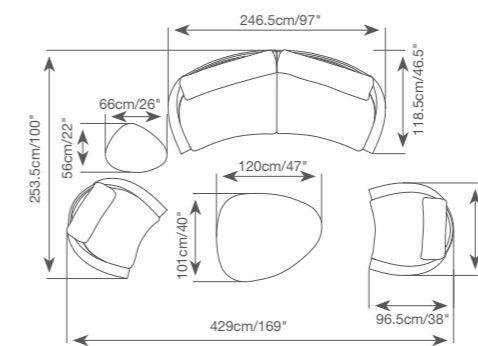

Endless configurations