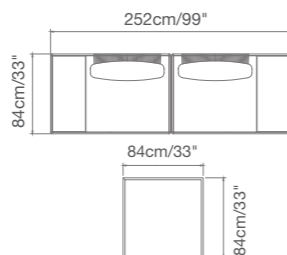

Endless configurations

PRODUCT DETAILS:

- Welded aluminum frame;
- OAK Finish aluminum;
- UV treated outdoor rope;
- High density foam;
- UV treated durable outdoor acrylic fabric waterproof treated

Frame

Cushions

COUTUREtex

Weaving

Tabletops

HPL