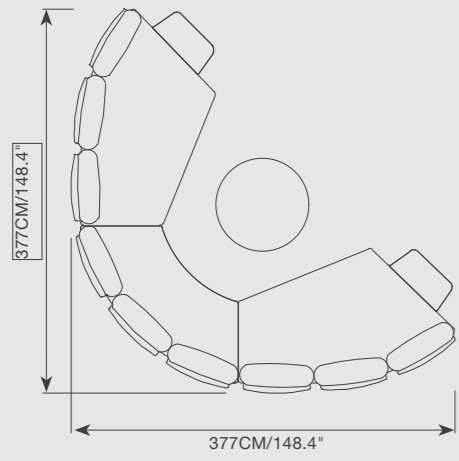

LOUNGE

Endless configurations