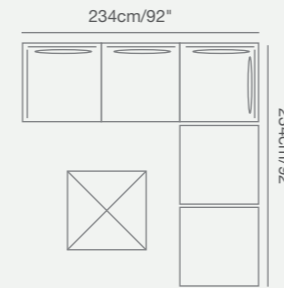

WELCOME

truly offers infinite possibilities, you simply have to decide between 1,2 or 3 seaters or extra long sofa in line or U or L configurations.