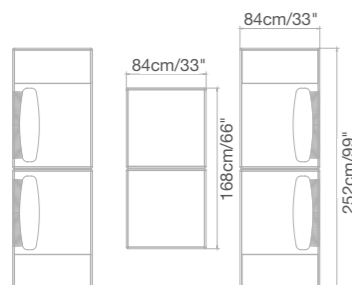

Endless configurations

PRODUCT DETAILS:

- Welded aluminum frame;
- OAK Finish aluminum;
- UV treated outdoor rope;
- High density foam;
- UV treated durable outdoor acrylic fabric waterproof treated

Frame

Cushions

COUTUREtex

Weaving

Tabletops

HPL