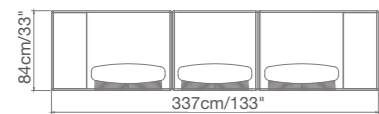

Endless configurations