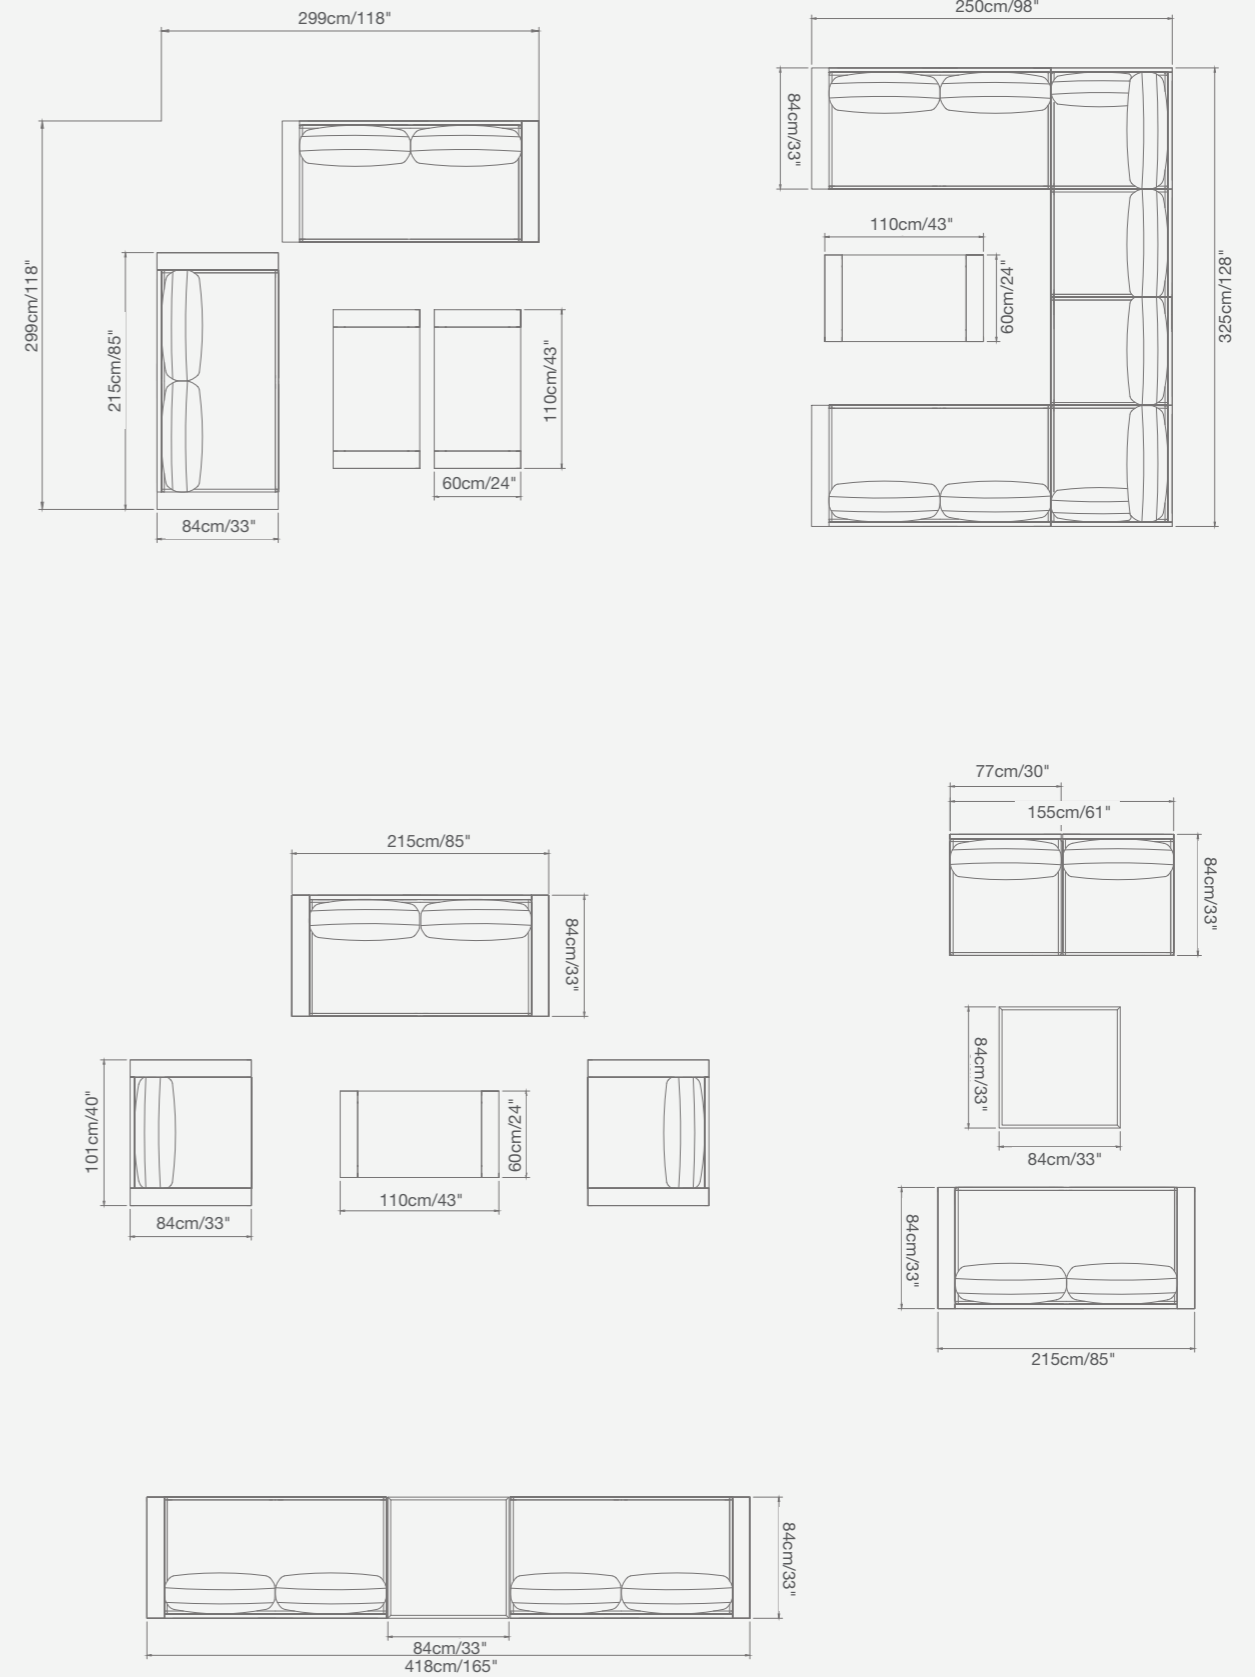

LOUNGE side table LG02 can be added to SKY backs, providing additional functionalities.

SKY Coffee Table HPL has black side

SKY

Endless configurations

SKY CABANA

Opening and Closing Louvers

Under the sun, the moonlight or even a light rain, you will love SKY Cabanas. The 100% recyclable aluminum structure conceals an ingenious roof. Thanks to an easy to maneuver mechanism, the slats can be oriented to let the sun in or out or in between. Should the rain start to pour, hop you go, just rotate the handle to close the roof, the rain will first drip through the side gutters and then evacuate down the four posts, easy and very clever, a little piece of heaven, at your convenience.