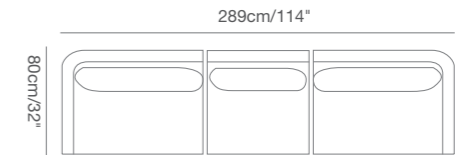

Endless configurations