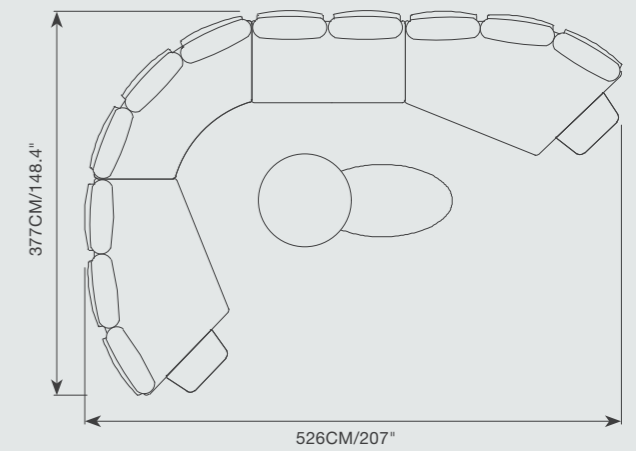

LOUNGE

Endless configurations