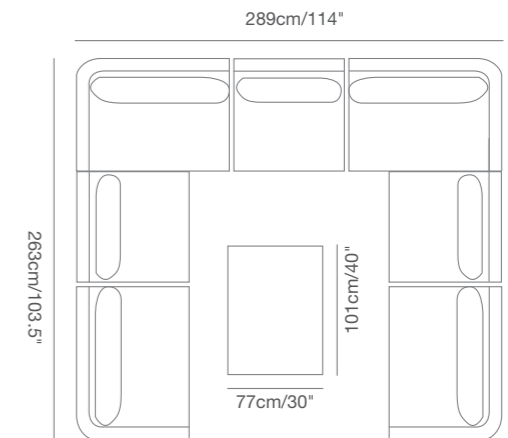

CLUB

S
T
A
C
K
A
B
L
E

Endless configurations

PRODUCT DETAILS:

- Contract-grade welded aluminum frame;
- Tiger brand powder coating;
- UV treated outdoor cord;
- High density foam;
- UV treated durable outdoor acrylic fabric COUTUREtex, waterproof treated

Frame

Light grey

Cushions COUTUREtex

Light grey

Weaving

Light grey

Tabletops CERAMIC-COATED GLASS

Light grey marble