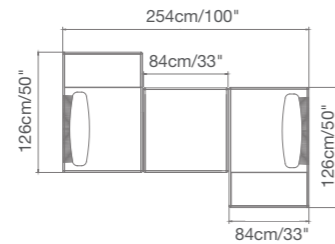

Endless configurations

PRODUCT DETAILS:

- Welded aluminum frame;
- OAK Finish aluminum;
- UV treated outdoor rope;
- High density foam;
- UV treated durable outdoor acrylic fabric waterproof treated

Frame

Cushions

COUTUREtex

Weaving

Tabletops

HPL