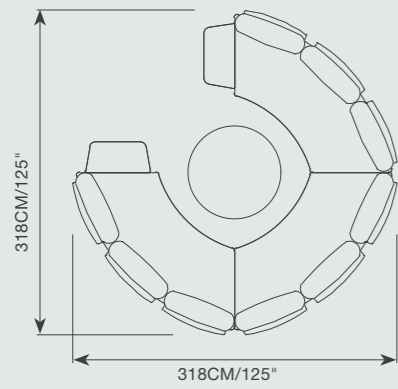

LOUNGE

Endless configurations