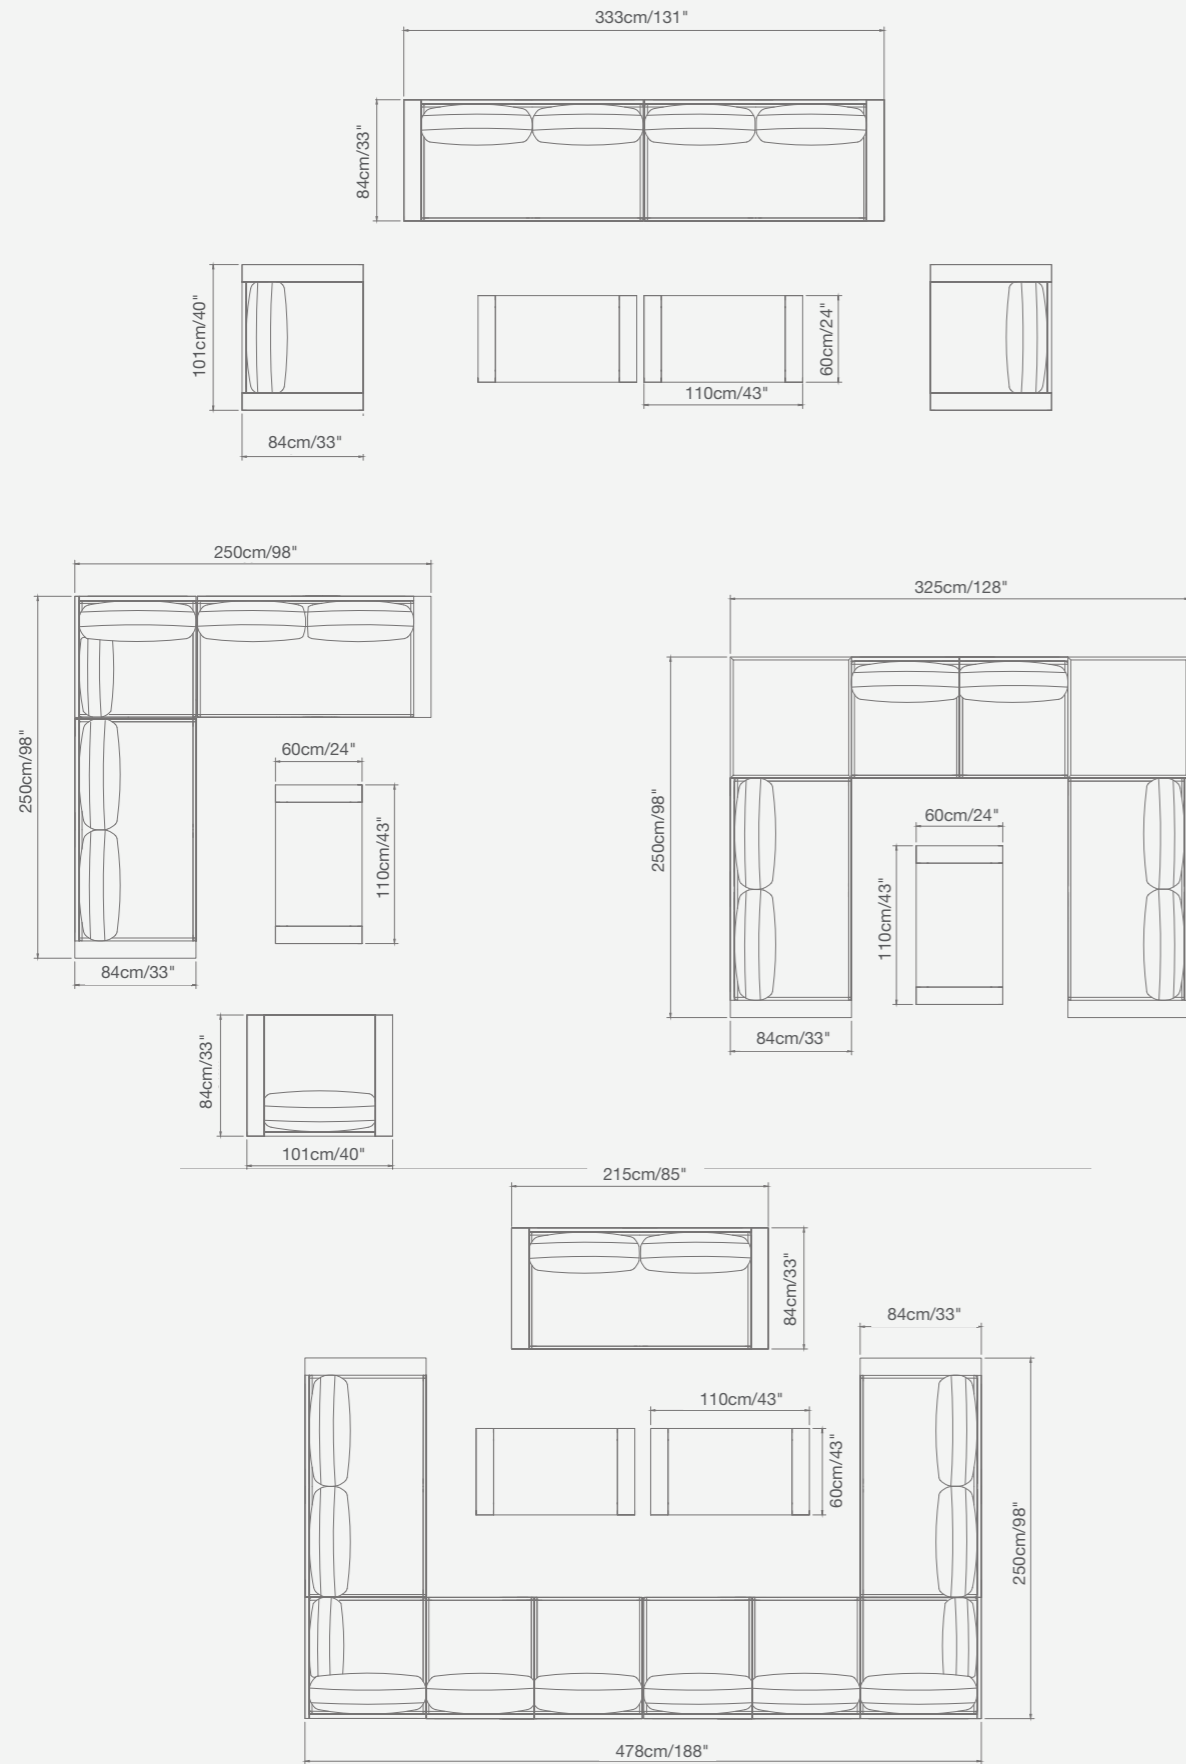

SKY

Endless configurations