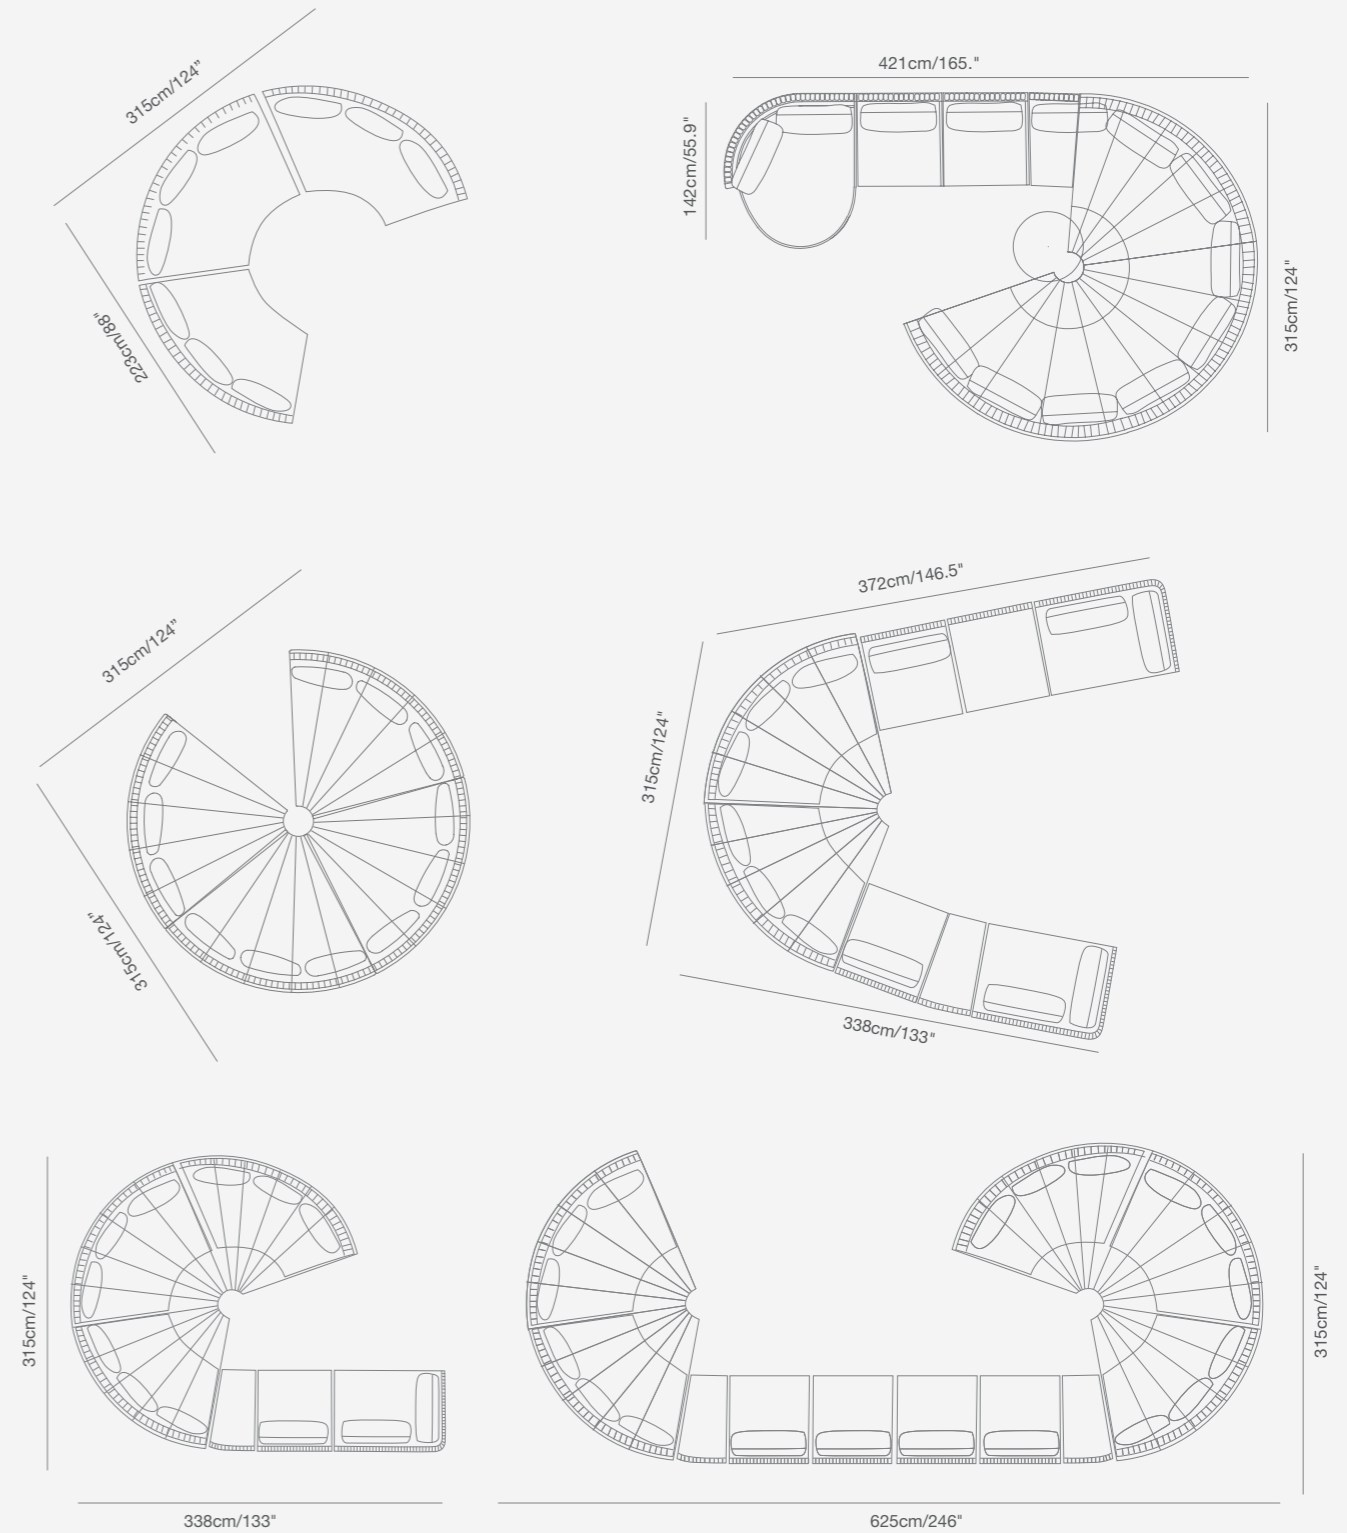

HUG

Endless configurations

NEW

Design your own configurations, your project is unique.