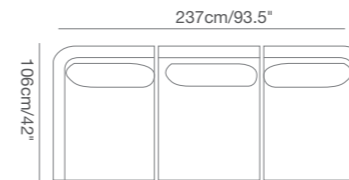

Endless configurations