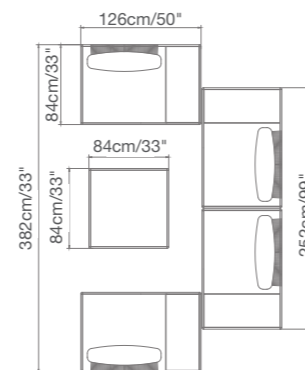

Endless configurations

PRODUCT DETAILS:

- Welded aluminum frame;
- OAK Finish aluminum;
- UV treated outdoor rope;
- High density foam;
- UV treated durable outdoor acrylic fabric waterproof treated

Frame

Cushions

COUTUREtex

Weaving

Tabletops

HPL