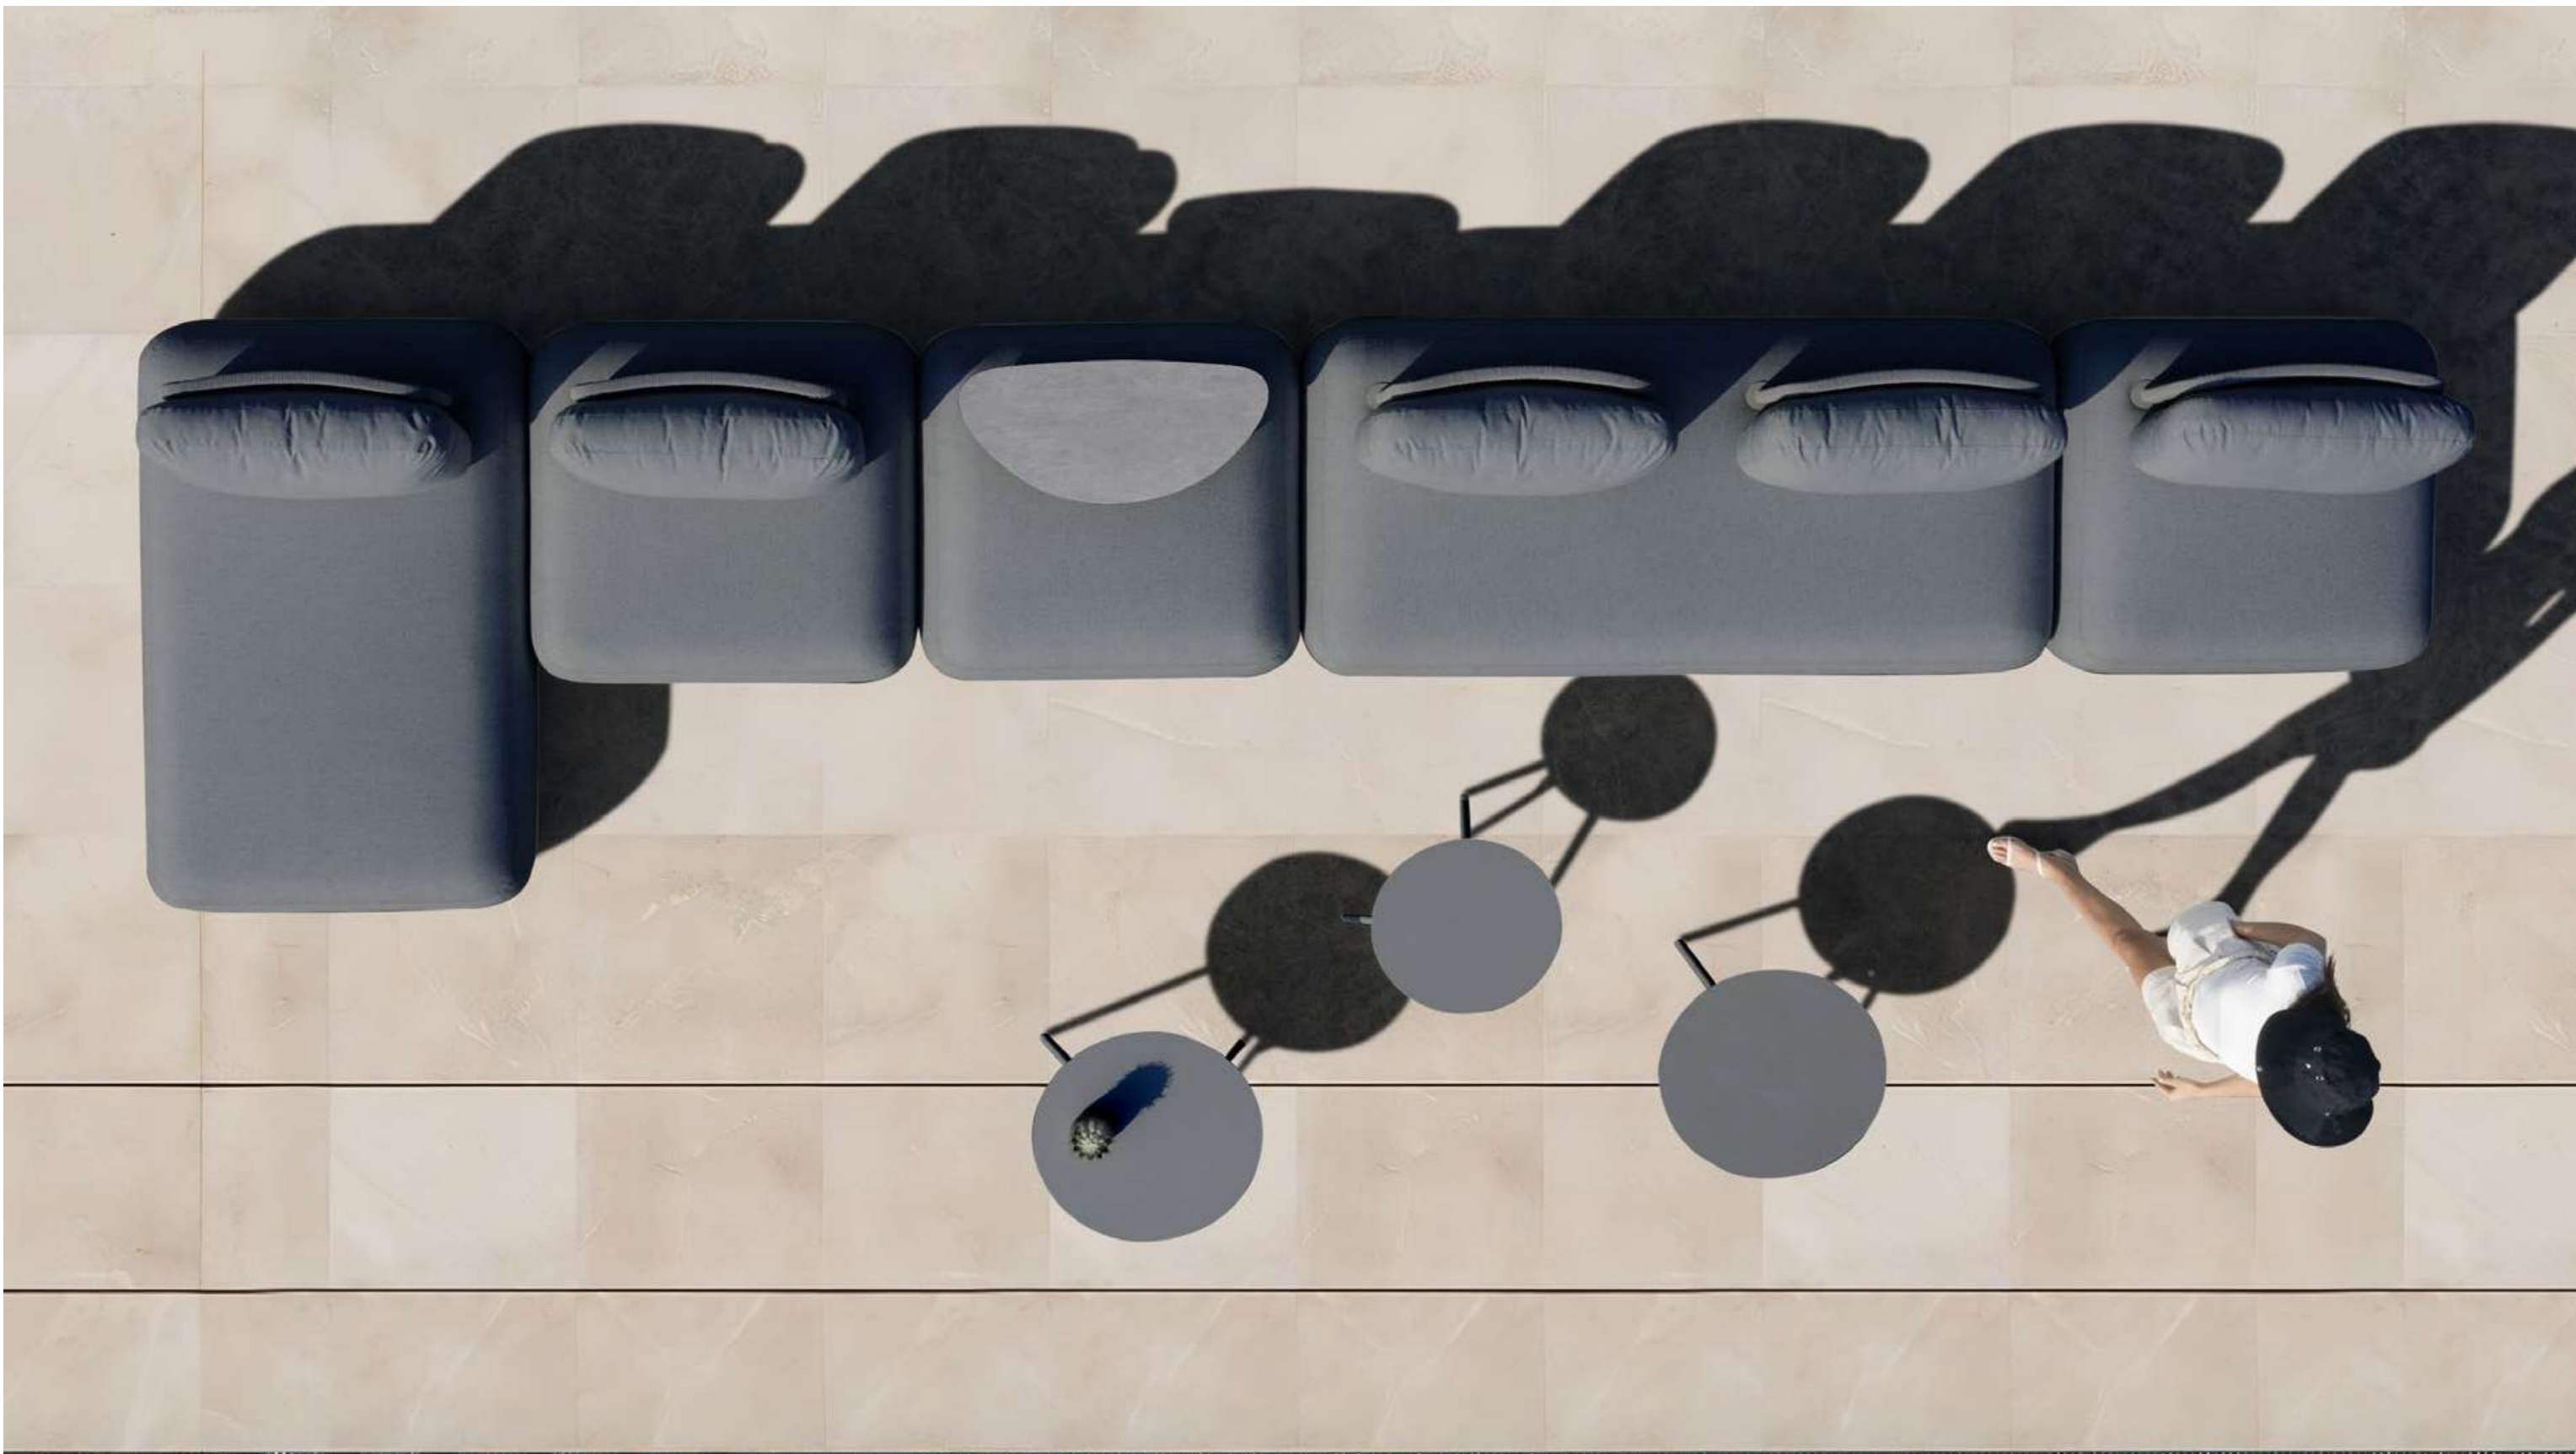

Prize Designs for Modern
Furniture + Lighting

OLALA