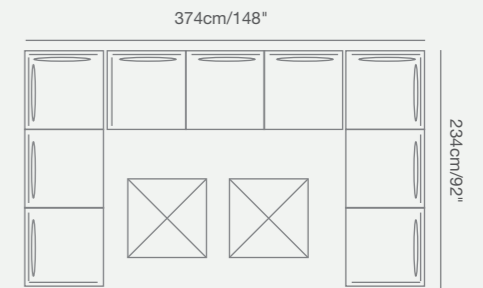

WELCOME

truly offers infinite possibilities, you simply have to decide between 1,2 or 3 seaters or extra long sofa in line or U or L configurations.