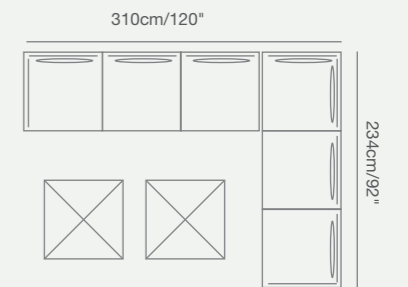

91 7014 60

91 7014 90