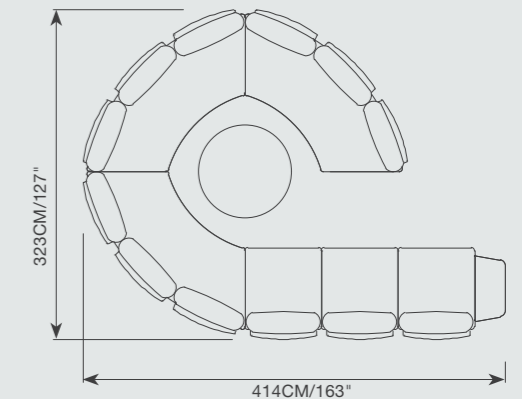

LOUNGE

Endless configurations