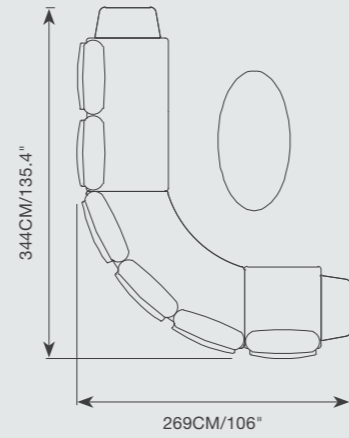

LOUNGE

Endless configurations